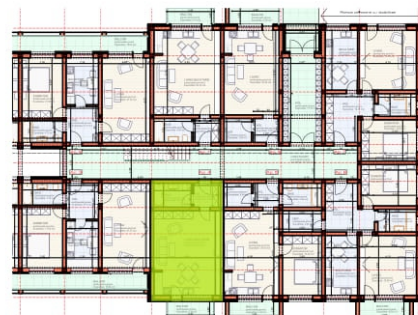

Scara B
PARTER

AP.4 - Ap 1 CAMERA:

S utila = 37.97mp
S balcon : 4.14mp