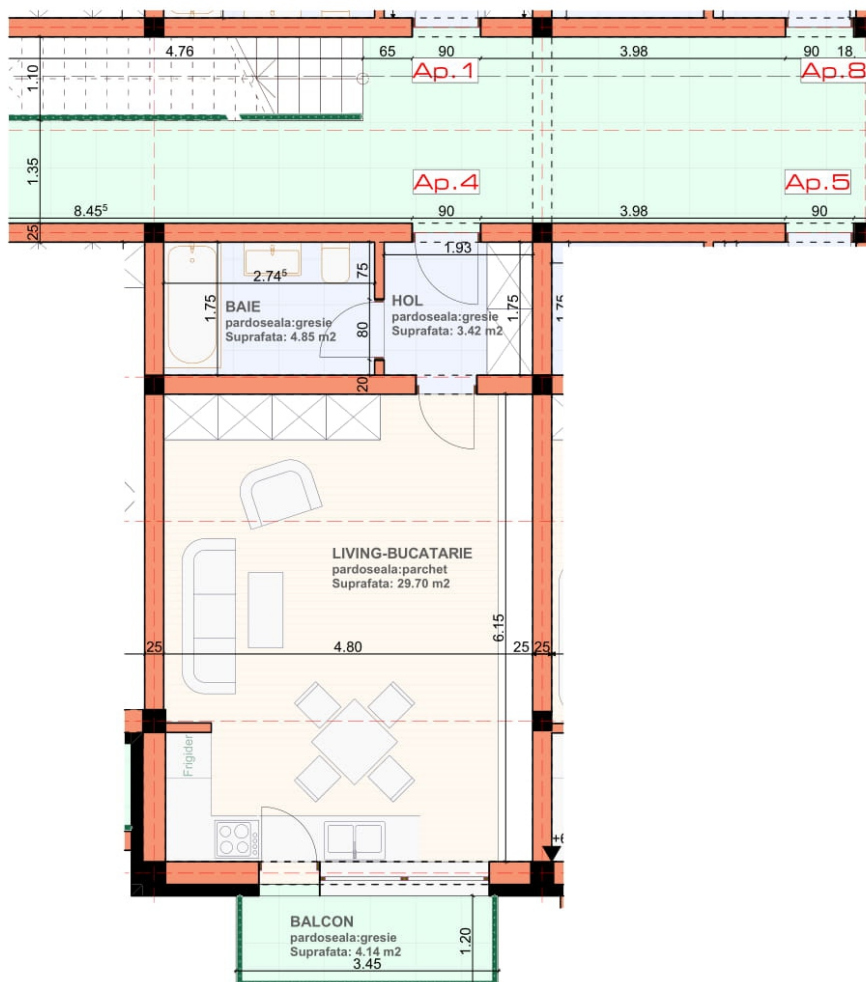

Scara B
PARTER

AP.4 - Ap 1 CAMERA:

S utila = 37.97mp
S balcon : 4.14mp