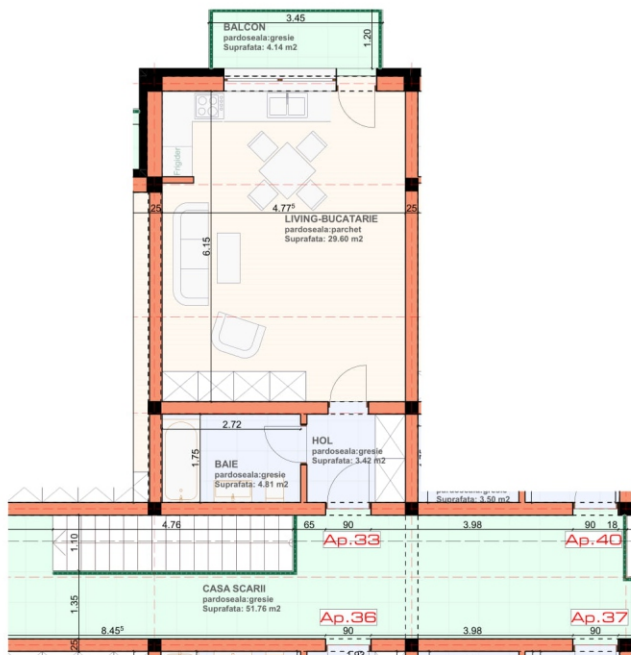

Scara B  
MANSARDA

AP.33 - Ap 1 CAMERA:

S utila = 37.83mp  
S balcon : 4.14mp