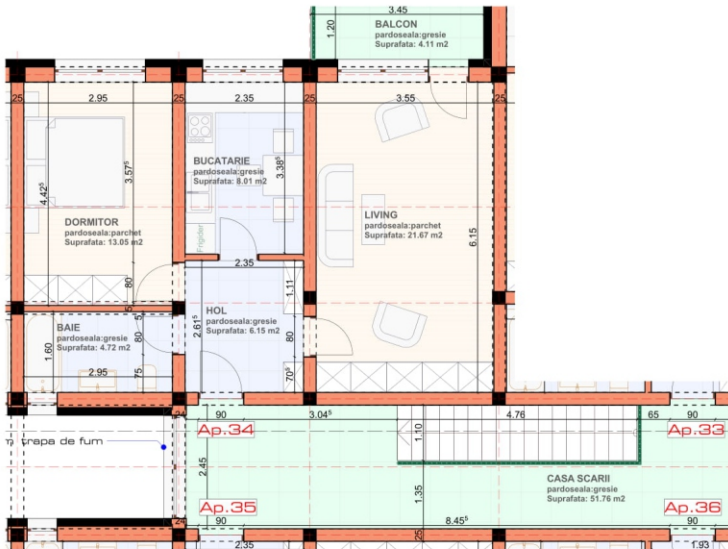

Scara B
MANSARDA

AP.34 - Ap 2 CAMERE:

S utila = 53.60mp
S balcon : 4.11mp